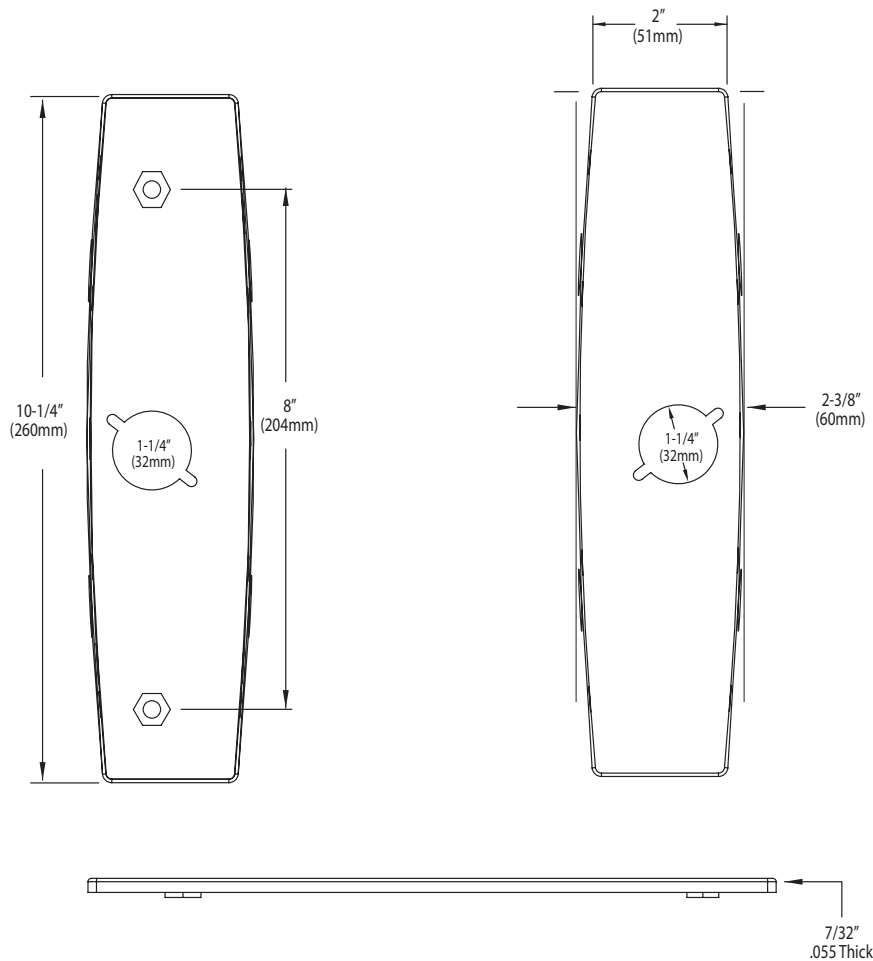

**DESCRIPTION**

- Chrome plated brass construction
- Rubber under gasket
- Brass mounting hardware
- For models: 8305, 8306, 8307, 8308

**8" Deck Plate & Gasket**

**Model: 104448**

**CRITICAL DIMENSIONS**

(DO NOT SCALE)